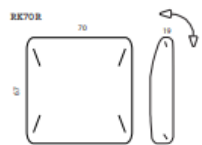

OTIS sofa

Design Studio Segers

Back height	60 cm
Seat height	40 cm
Seat depth	77 cm
Feet height	6 cm
Armrest height	60 cm

Technical info
— Different arms available

Available in a wide range of fabrics and leathers

Add up the armrest size for full width.

Add up the armrest size for full width.

Add up the armrest size for full width.

Add up the armrest size for full width.

OTIS Poufs