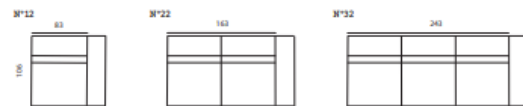

OTIS sofa

Design Studio Segers

Back height	60 cm
Seat height	40 cm
Seat depth	77 cm
Feet height	6 cm
Armrest height	60 cm

Technical info
— Different arms available

Available in a wide range of fabrics and leathers

Add up the armrest size for full width.

Add up the armrest size for full width.

Add up the armrest size for full width.

Add up the armrest size for full width.

OTIS Poufs