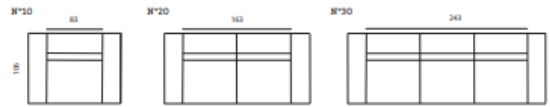

OTIS sofa

Design Studio Segers

Back height	60 cm
Seat height	40 cm
Seat depth	77 cm
Feet height	6 cm
Armrest height	60 cm

Technical info
— Different arms available

Available in a wide range of fabrics and leathers

Add up the armrest size for full width.

Add up the armrest size for full width.

Add up the armrest size for full width.

Add up the armrest size for full width.

OTIS Poufs