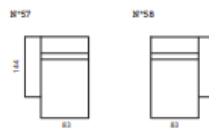

OTIS sofa

Design Studio Segers

Back height	60 cm
Seat height	40 cm
Seat depth	77 cm
Feet height	6 cm
Armrest height	60 cm

Technical info
— Different arms available

Available in a wide range of fabrics and leathers

Add up the armrest size for full width.

Add up the armrest size for full width.

Add up the armrest size for full width.

Add up the armrest size for full width.

OTIS Poufs