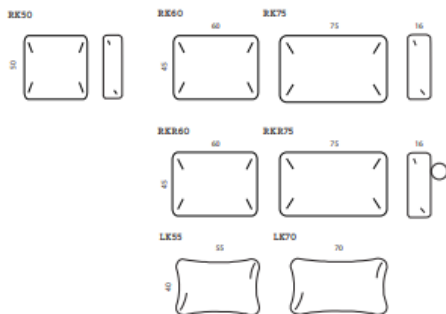

OTIS sofa

Design Studio Segers

Back height	60 cm
Seat height	40 cm
Seat depth	77 cm
Feet height	6 cm
Armrest height	60 cm

Technical info
— Different arms available

Available in a wide range of fabrics and leathers

Add up the armrest size for full width.

Add up the armrest size for full width.

Add up the armrest size for full width.

Add up the armrest size for full width.

OTIS Poufs