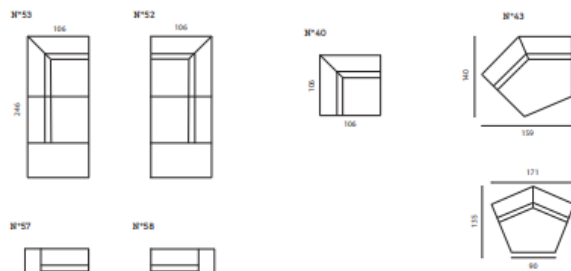

OTIS sofa

Design Studio Segers

Back height	60 cm
Seat height	40 cm
Seat depth	77 cm
Feet height	6 cm
Armrest height	60 cm

Technical info
— Different arms available

Available in a wide range of fabrics and leathers

Add up the armrest size for full width.

Add up the armrest size for full width.

Add up the armrest size for full width.

Add up the armrest size for full width.

OTIS Poufs