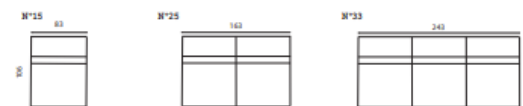

OTIS sofa

Design Studio Segers

Back height	60 cm
Seat height	40 cm
Seat depth	77 cm
Feet height	6 cm
Armrest height	60 cm

Technical info
— Different arms available

Available in a wide range of fabrics and leathers

Add up the armrest size for full width.

Add up the armrest size for full width.

Add up the armrest size for full width.

Add up the armrest size for full width.

OTIS Poufs